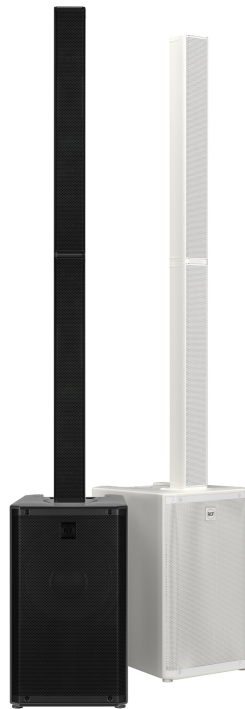

# EVOX J11

ACTIVE THREE-WAY PORTABLE COLUMN SPEAKER

## Description

EVOX J11 is an active, three-way portable column system designed for maximum clarity and power in a compact format. A 1.75" compression driver coupled with a 120° × 40° True Resistive Waveguide ensures wide, consistent coverage, while 12 × 3" full-range transducers and a high-power 12" woofer in a bass-reflex enclosure deliver articulate mids and deep, controlled lows. Driven by a 3500W onboard dual-channel Class-D amplifier, EVOX J11 delivers an impressive 132 dB Max SPL output. Part of the EVOX J Series, it incorporates RCF's tour-grade technology into a sleek, unobtrusive package that delivers crystal-clear vocals, natural musical response, and effortless deployment for bands, DJs, and live performers.

## Features

- › 132 dB Max SPL
- › 3500 W Class-D Amplifier - Built-In DSP
- › 1.75" Neo Compression Driver - 120° X 40° True Resistive Waveguide
- › 12 × 3" Full-Range Neo Transducers
- › 12" RCF Precision Low-Frequency Woofer
- › Enhanced Coverage And Clarity
- › Composite Cabinet With Aluminum Stand Mount
- › Sleek, Road-Ready Design
- › Top Speaker Padded Carrying Bag Included
- › PowerCON TRUE1-TOP Mains Connector

## Part Number

13000932 EVOX J11

220-240 V

Black

EAN 8024530024147