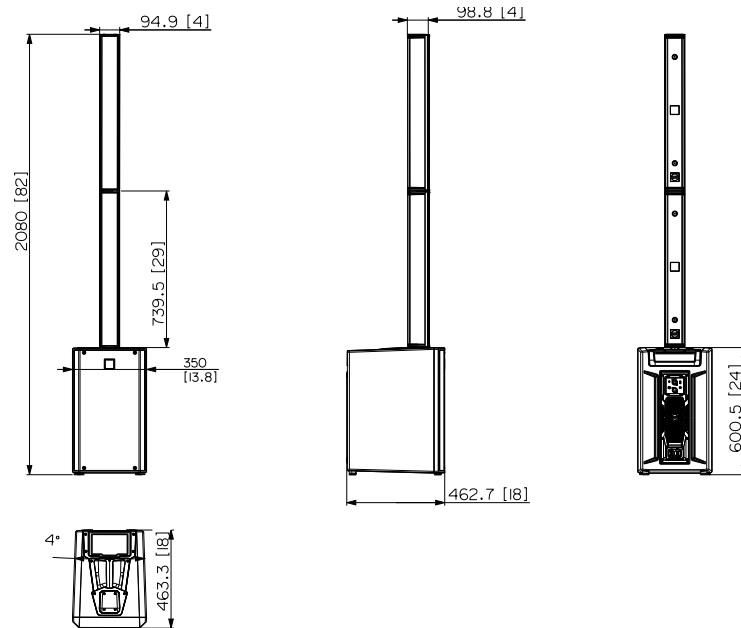

EVOX J11

ACTIVE THREE-WAY PORTABLE COLUMN SPEAKER

Line Art 2D

TECHNICAL SPECIFICATIONS

Acoustical specifications	Frequency Response	37 Hz - 20000 Hz
	Max SPL @ 1m	132 dB
	Horizontal coverage angle	120°
	Vertical coverage angle	40°
Transducers	Compression Driver	1 x 0.75" neo, 1.75" v.c
	Fullrange	12 x 3.0" neo, 1.0" v.c
	Woofers	1 x 12", 2.5" v.c
Input/Output section	Input signal	bal/unbal
	Input connectors	Combo XLR/Jack
	Output connectors	XLR
	Input sensitivity	+4 dBu
Processor section	Crossover Frequencies	160 Hz/1800 Hz
	Protections	Thermal, RMS
	Limiter	Soft Limiter
	Controls	Volume, Presets: LINEAR/LIVE, CLUB, VOICE
Power section	Total Power	3500 W Peak
	High frequencies	1500 W Peak
	Low frequencies	2000 W Peak
	Cooling	Convection
	Connections	Powercon TRUE1 TOP IN/OUT
Standard compliance	Safety agency	CE compliant